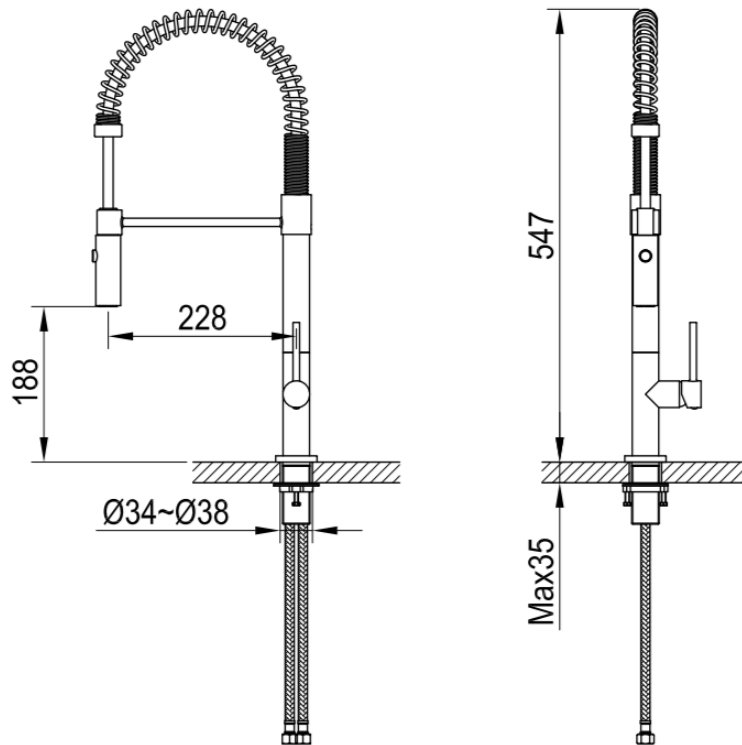

Brand : CAE, China
Name : Sink mixer with pull-out spout

Item Code : 50.3732PBR

Color / Finish: Matt Black

Dimensions :
547 mm height

Product info:

- Sink Mixer
- With pull-out spout

Flushing of pipe must be done before fittings are installed. Failure to do so voids the warranty.